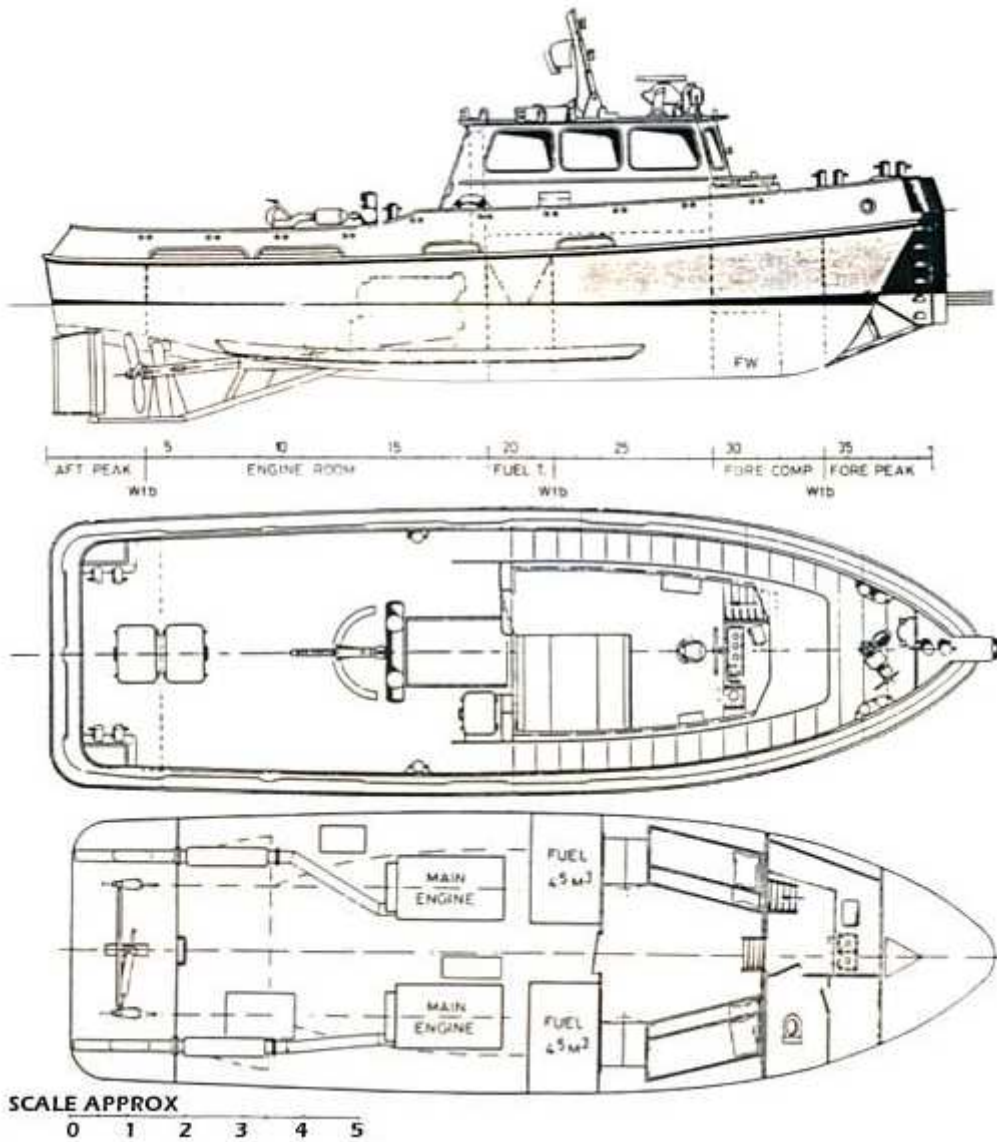

INTERNATIONAL MARINE CONSULTANCY

All details given in good faith but without guarantee.

International Marine Consultancy BVBA – Van Meterenkaai 1 – B-2000 Antwerp (Belgium)  
T +32(0)3 226 24 10 – F +32(0)3 226 42 11 – [info@imcbrokers.com](mailto:info@imcbrokers.com) – [www.imcbrokers.com](http://www.imcbrokers.com)  
-as brokers only-